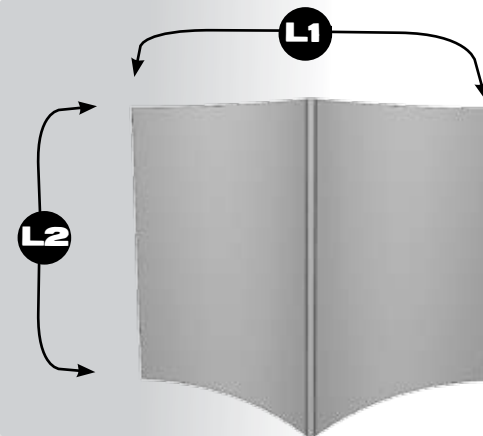

View/Vue - 1

View/Vue - 2

View/Vue - 3

Spine 4'

Prod - RedR-Spine-4

Dimension

L1: 11' - 4"

L2: 7' - 6"