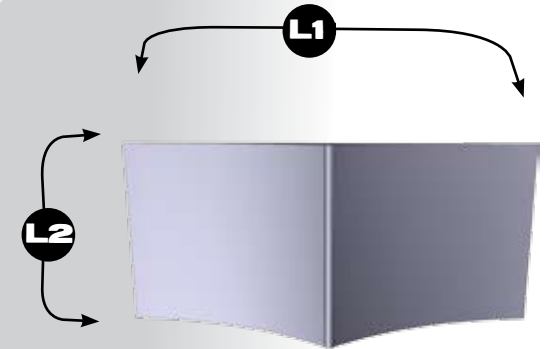

View/Vue - 1

View/Vue - 2

View/Vue - 3

Spine 2'

Prod - RedR-Spine100

Dimension

L1: 11' - 4"

L2: 4"

H1: 2"

Approved/Approuver

Date: April 24, 09

Rev: 00

Initial: SF

F-7.5.1-02-01