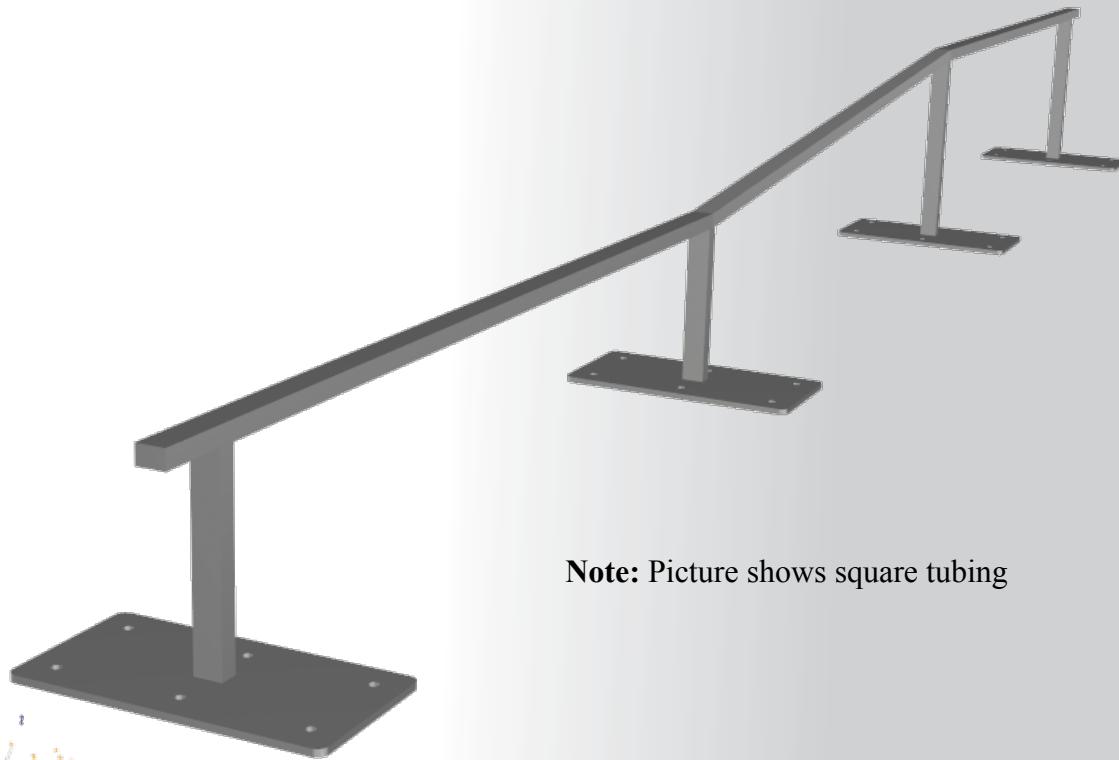

View/Vue - 1

Note: Picture shows square tubing

View/Vue - 2

View/Vue - 3

Grind Rail 12'

Kinked

Available: Round or Square

Prod - RedR-Grail144

Dimension

- L1: 12'
- L2: 1' 4"
- H1: 1' +

Approved/Approover

Date: March 11 09
Rev: 00
Initial: SF
F-7.5.1-02-01