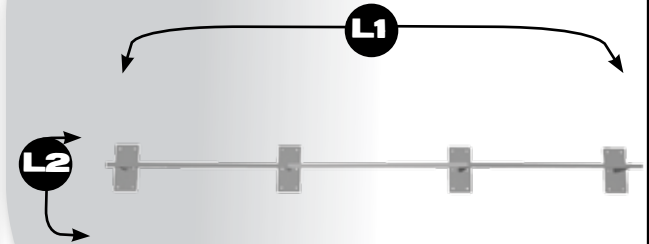

View/Vue - 1

Note: Picture shows square tubing

View/Vue - 2

View/Vue - 3

Grind Rail 12'

Kinked

Available: Round or Square

Prod - RedR-Grail144

Dimension

- L1: 12'
- L2: 1' 4"
- H1: 1' +

Approved/Approover

Date: March 11 09
Rev: 00
Initial: SF
F-7.5.1-02-01