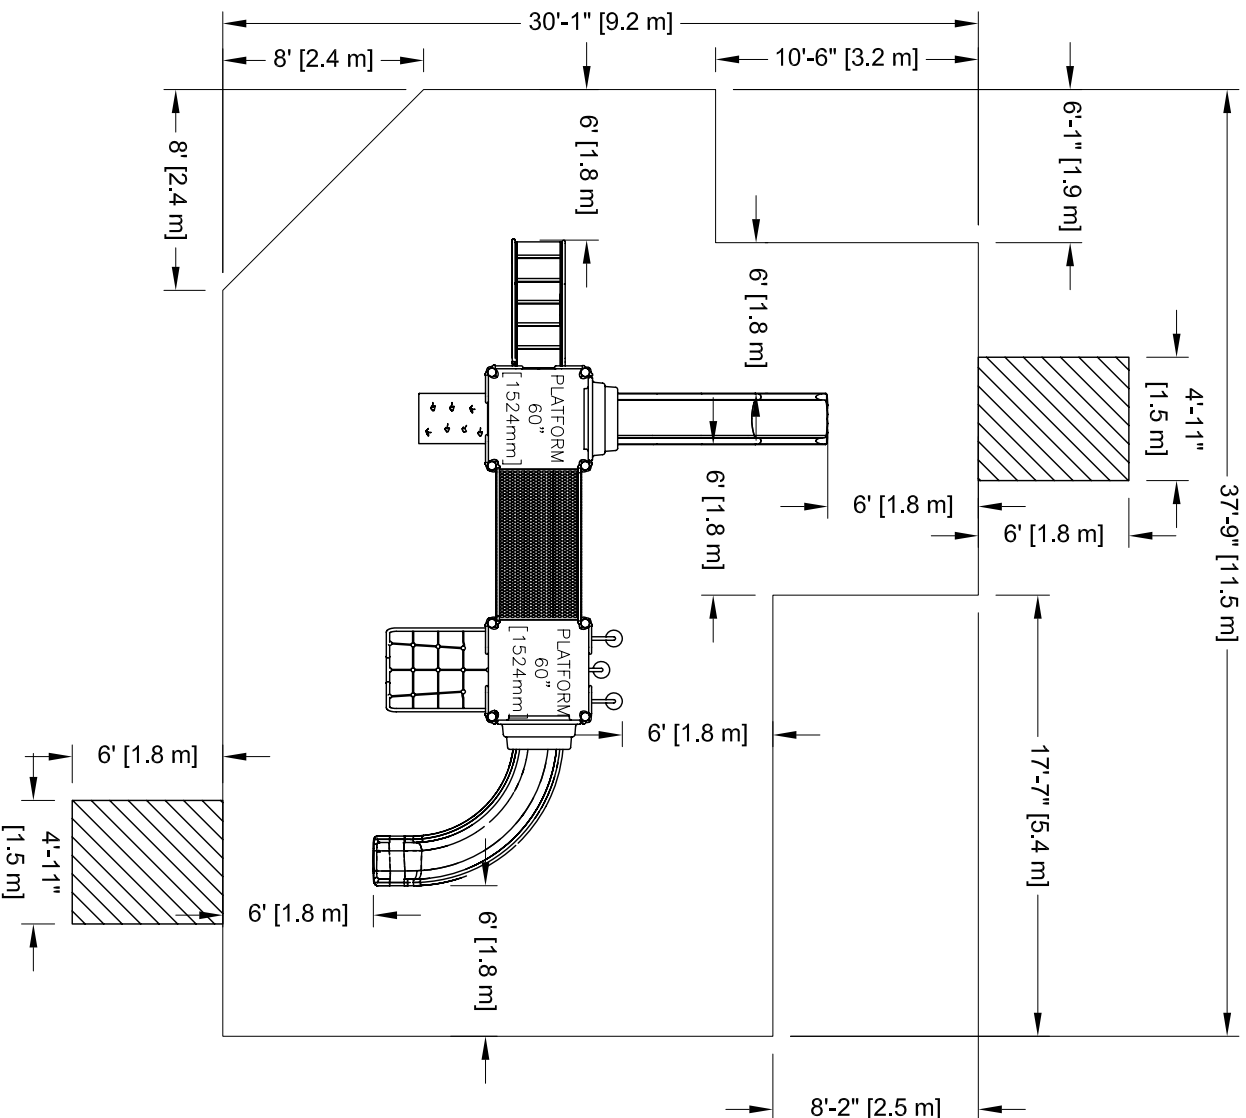

Sonotube de 12" Ø x 12' :
 - Quantité : 2

Ciment :
 - 0.8 vge cu.

PROTECTIVE SURFACE

Warning:
 A protective area is required under and around the play structure.

Legend:
 Protective Surface

No-Encroachment Zone

Asphalt

Recommended Protective Surface:

- Surface: 83.20 sq. m (895.62 sq. ft.)

- Quantity: 33.19 cu. yd. (25.38 cu. m) for 305 mm (12") thickness.

Sonotube of 12" Ø x 12' :
 - Quantity: 2

Concrete:
 - 0.8 cu. yd.

Kplay-105

Min. Protective Surface Required / Surface de protection min. requise :
 11.5 m (37'-9") x 9.2 m (30'-1")

Equipment Dimensions / Dimensions de l'équipement :
 5.5 m (18'-1") x 7.8 m (25'-9")

CAN/CSA-Z614-07