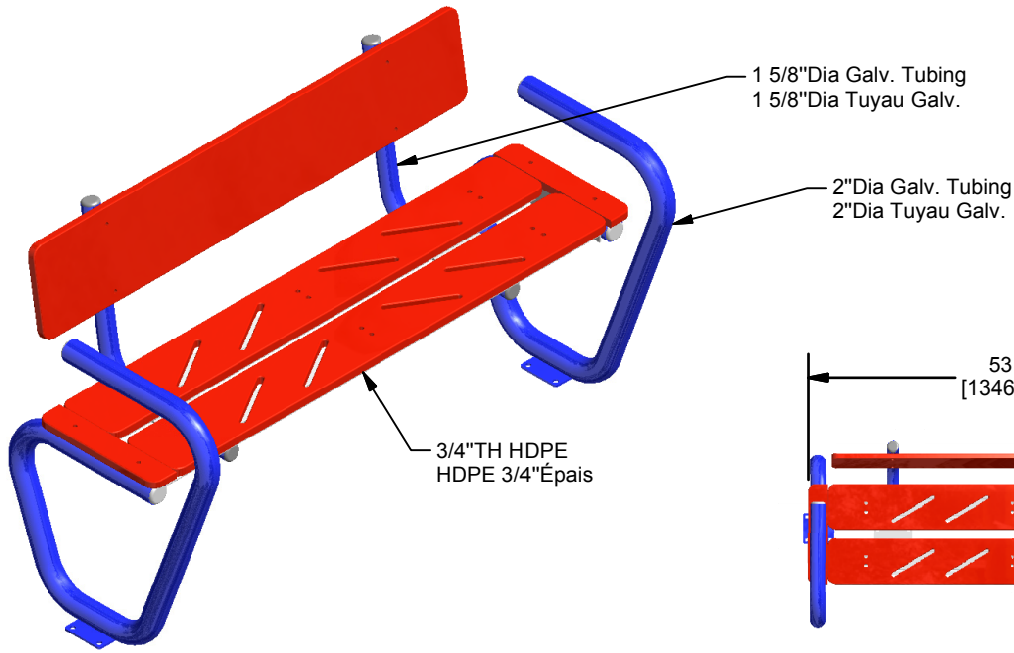

1 5/8" Dia Galv. Tubing
 1 5/8" Dia Tuyau Galv.

2" Dia Galv. Tubing
 2" Dia Tuyau Galv.

3/4" TH HDPE
 HDPE 3/4" Épais

Kpark-67G-48

Dimensions / Dimensions :
 1347 mm (53") L x 787 mm (31") H x 614 mm (24 3/16") L

Capacity / Capacité :
 2

Approval date: 11/10/2019
 Rev: 00
 Initial: TLG