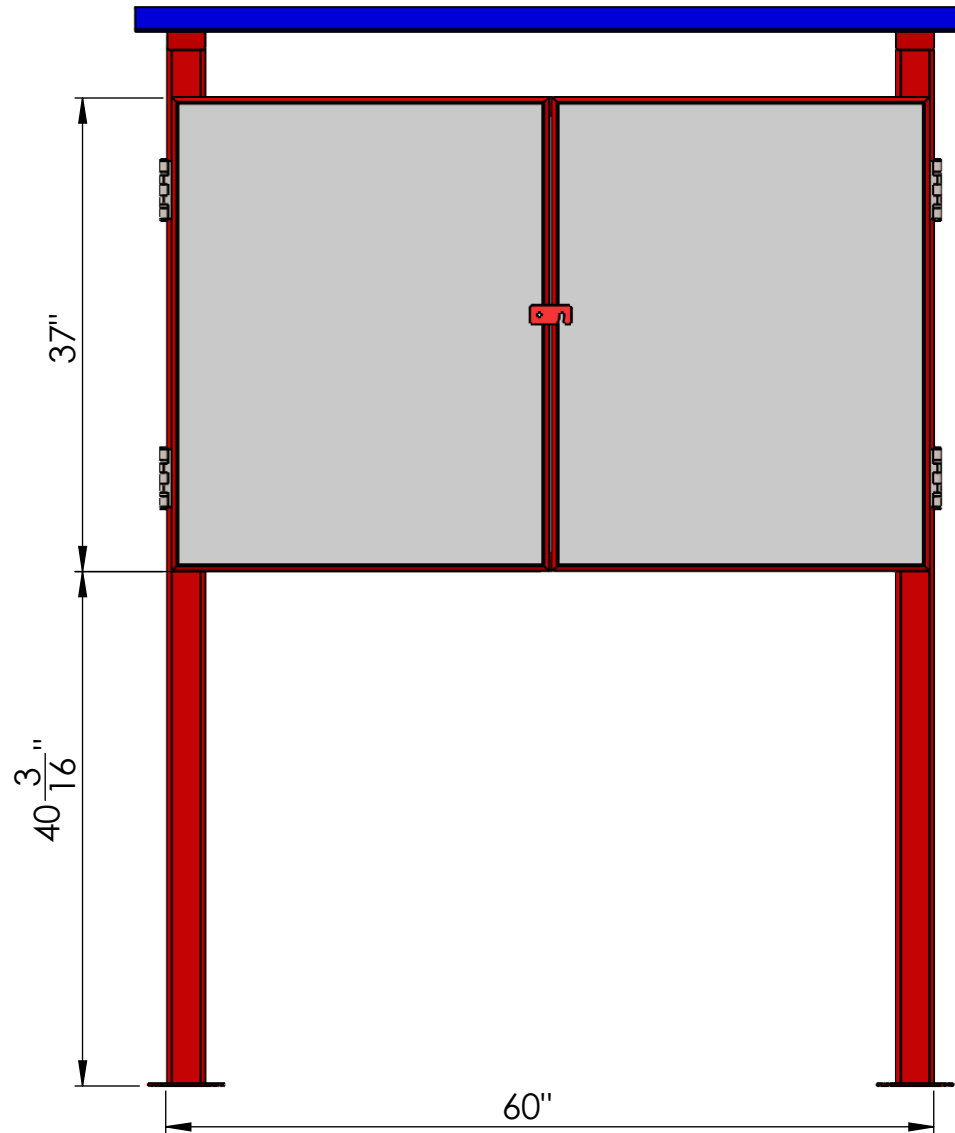

SHOP DRAWING

REV : 0

DATE : 2023/05/19

STRUCTURE NAME :

DESCRIPTION : Outdoor classroom board

APPROVAL DATE :

INITIAL : O.P.

PAGE : 2 of 3