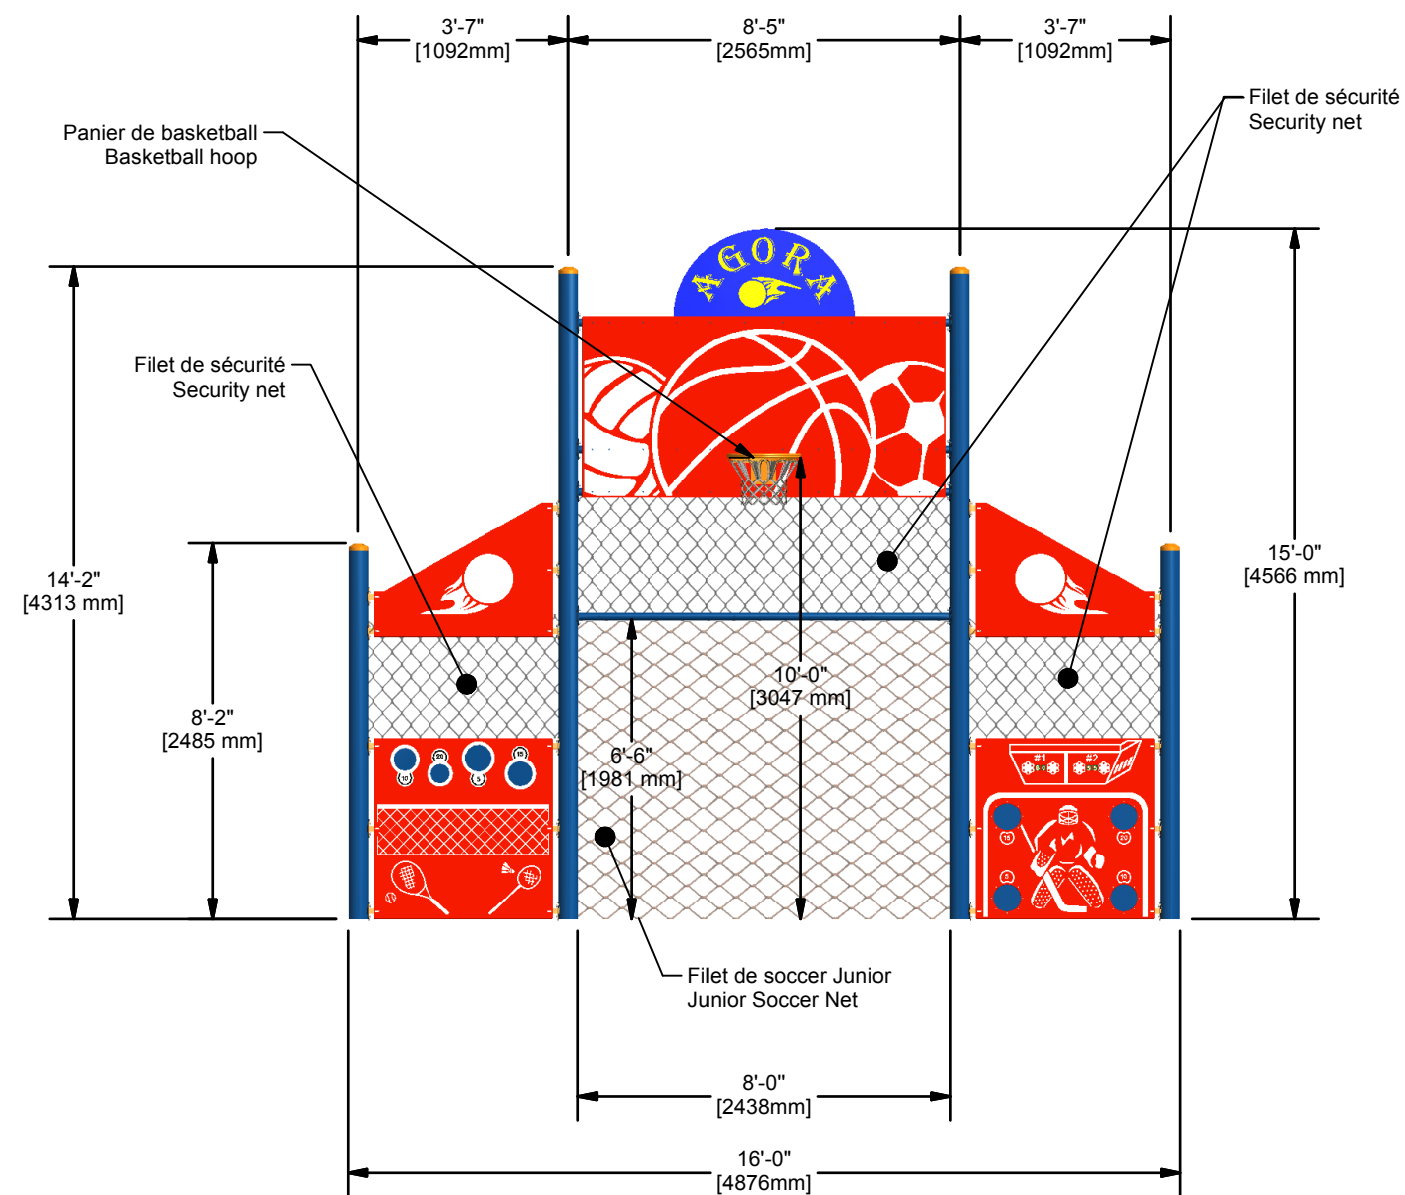

HDPE  
High Density Polyethylene  
Polyéthylène haute densité

**AGORA-16**

Min. Protective Surface Required / Surface de protection min. requise :  
NA

CAN/CSA-Z614-xx  
xx: Last Edition Published/  
Dernière édition publiée

Recommended Ages / Âges recommandés :  
NA / NA

Approval date: 17/03/2017  
Rev: 00  
Initial: TLG

TABLEAU D'AFFICHAGE  
SCOREBOARD  
DETAIL A

Tourner la manivelle  
pour dérouler les chiffres.

Turn knob to unravel  
numbers.

Targets are made of aluminum plates and  
covered with polyester powder paint.  
Aluminum helps distinguish  
if you hit target by listening to the different  
sound hitting the aluminum plates.

JEUX DE RAQUETTE  
RACKET GAME