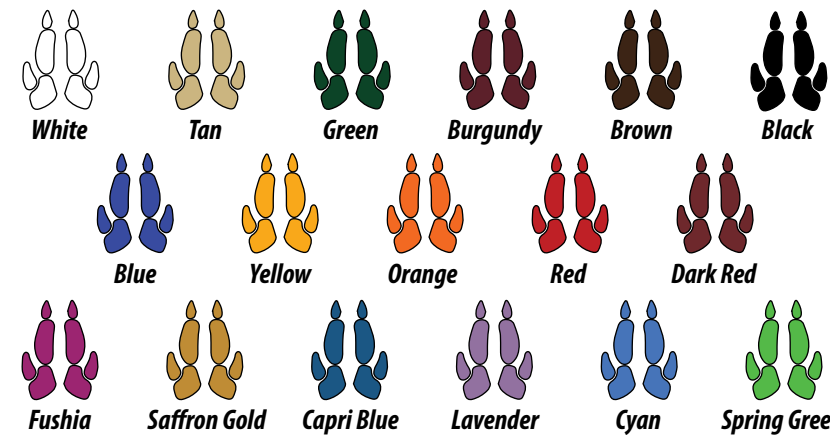

Kpark-23Z

A bike rack manufactured with the following materials:
Allied Pre-Galvanized 2" Dia. Steel Tubing;
38" Steel Base Anchor Plates

Available in capacity of
2, 3, 5, 7, 9, 11

Installation option:
Surface Mount Only

**A safe place
for visitors to
keep there bikes!**