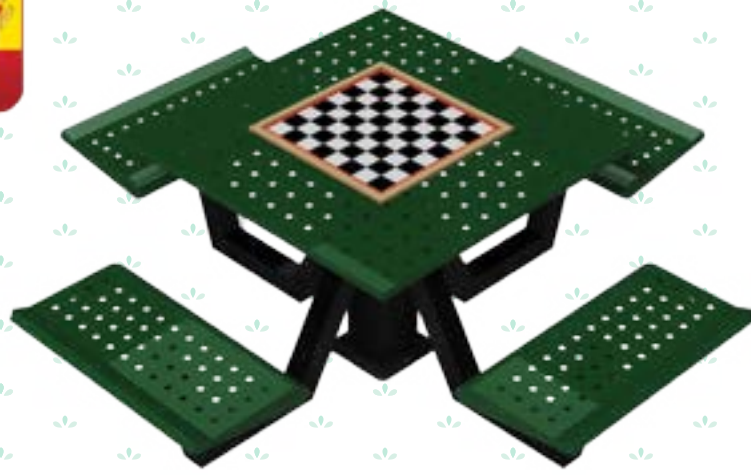

Various recycled plastic colours to choose from!

Contact us today to start furnishing your park today!

Contact us today to start furnishing your park today!

Kpark-00AY

A four-place table manufactured with the following materials:
Perforated Aluminum;
Aluminum Sq. Tubing 3"x 3";
Aluminum Sq. Tubing 6"x 6";
Steel framing under tabletop and seats;
Chess board

 Accessible Table Option:
Kpark-A00AY

A. Kpark-02B

A four-place table manufactured with perforated Aluminum.
Accessible Table Option: **Kpark-A00AY**

A.

Kpark-11A

A six-place table manufactured with the following materials:
2"x 6" Recycled Plastic Planks;
Allied Pre-Galvanized 2" Dia. Steel Tubing;
Steel framing under tabletop and seats.