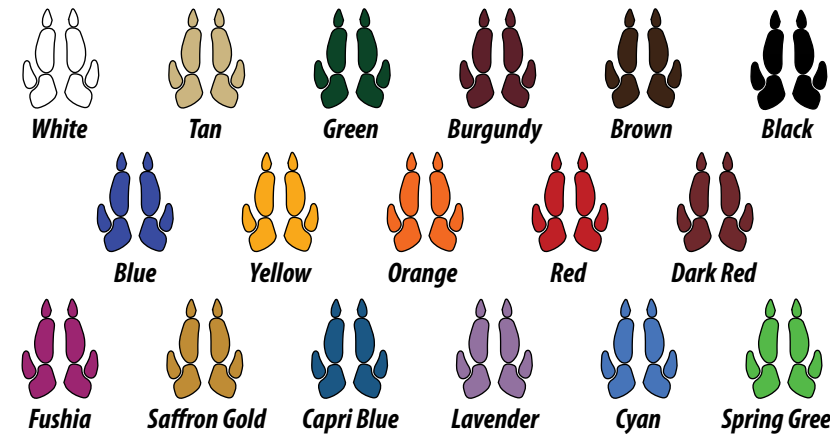

Kpark-50Y

A flower planter manufactured with the following materials:
Perforated Aluminum body;

Painted with TGIC-free polyester powder paint.

Capacity: 20 Gallons

Kpark-60C

A three-place bench manufactured with the following materials:
Perforated Aluminum Plate 3/16";
3/8" x 3" Steel Base Anchor Plates

Installation options:
Surface Mounting (bolted down)

Add your community name with a personalized engraved name plate!