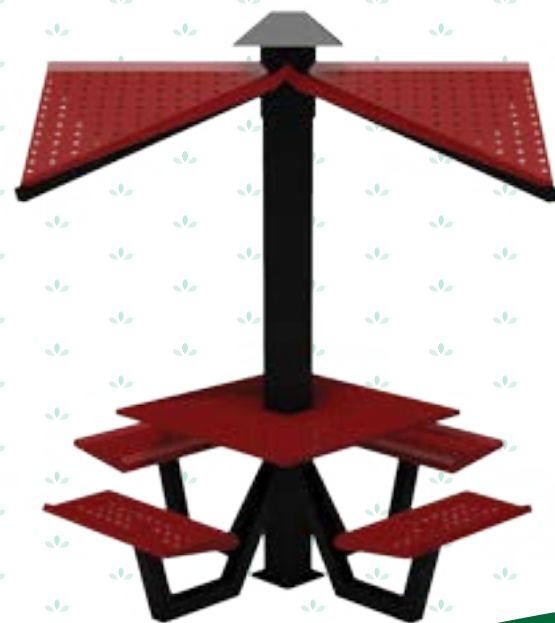

**Contact us today to start
furnishing your park today!**

**Contact us today to start
furnishing your park today!**