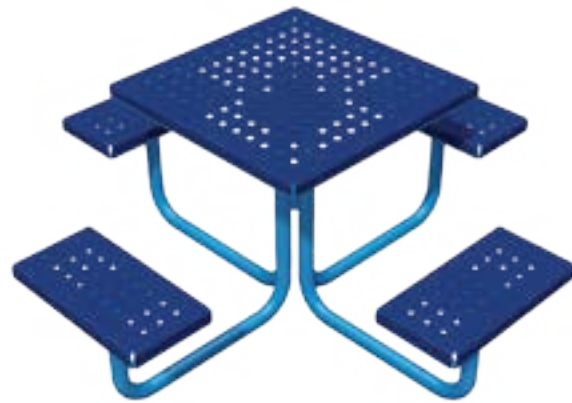

Various recycled plastic colours to choose from!

Contact us today to start furnishing your park today!

Contact us today to start furnishing your park today!

Kpark-00AY

A four-place table manufactured with the following materials:
Perforated Aluminum;
Aluminum Sq. Tubing 3"x 3";
Aluminum Sq. Tubing 6"x 6";
Steel framing under tabletop and seats;
Chess board

 Accessible Table Option:
Kpark-A00AY

A. Kpark-02B

A four-place table manufactured with perforated Aluminum.
Accessible Table Option: **Kpark-A00AY**

A.

Kpark-11A

A six-place table manufactured with the following materials:
2"x 6" Recycled Plastic Planks;
Allied Pre-Galvanized 2" Dia. Steel Tubing;
Steel framing under tabletop and seats.