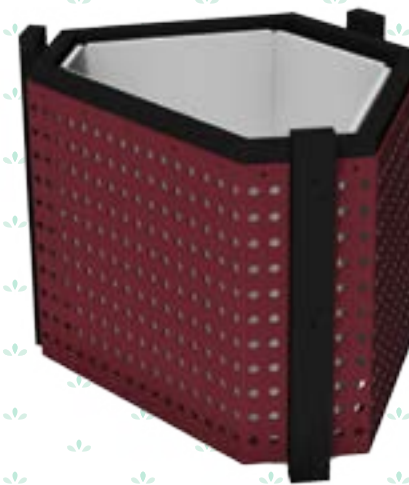

Kpark-70C

A three-place bench manufactured with the following materials:
Perforated Aluminum Plate 3/16";
3/8" x 3" Steel Base Anchor Plates

Installation options:
Surface Mounting (bolted down)

Need a longer length?
We custom manufacture any length bench for your outdoor space.

A. Kpark-K70B

A three-place bench manufactured with perforated aluminum.

A.

Kpark-50Y

A flower planter manufactured with the following materials:
Perforated Aluminum body;

Painted with TGIC-free polyester powder paint.